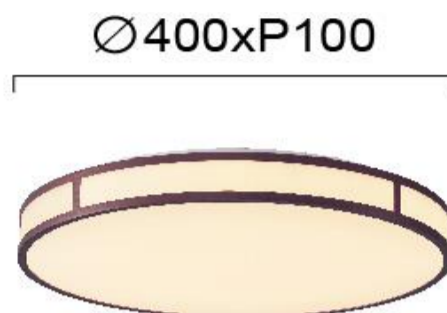

Product Datasheet

Code	4266600
Description	Ceiling Light Piedro
Family	PIEDRO
Type	CEILING
Type of Lamp	LED module
Watt	40W
Volt	220-240 VAC
Hertz	50-60 Hz
Class	I
IP	IP20
Environment	Indoor
Color	WHITE / COFFEE
Material	ACRYLIC / ALUMINIUM / ELECTROSTATIC PAINTED STEEL
Length	D:400
Height	H:100
Width	
Kelvin	3000K
Lumen	3871 Lm
Beam Angle	CRI 81
Dimmable	Non-Dimmable